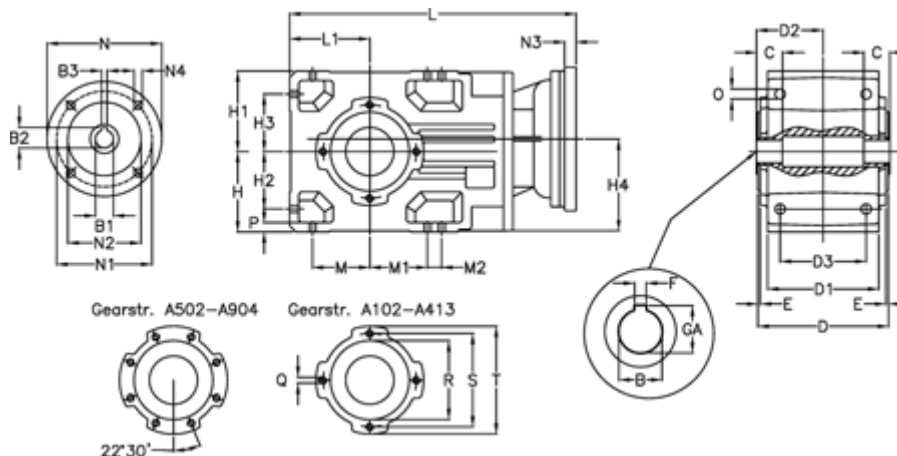

Article number: 29600202313235
 Description: Bevel helical gearbox
 A202UH30-23,1-P90B5

Measures

B = 30	D3 = 90	H3 = 60.0	N1 = 165	S = 115
B1 = 24	Description = A202UH30-xx-P90 B5	H4 = 93.0	N2 = 130	T = 140
B2 = 27.3	E = 3.0	L = 325.5	N3 = 0	
B3 = 8	F = 8	L1 = 80	N4 = M10x12	
C = 22	GA = 33.3	M = 60.0	O = 9.5	
D = 136	H = 80	M1 = 60.0	P = 9	
D1 = 110	H1 = 80	M2 = 0	Q = M8x15	
D2 = 70.0	H2 = 60.0	N = 200	R = 95	